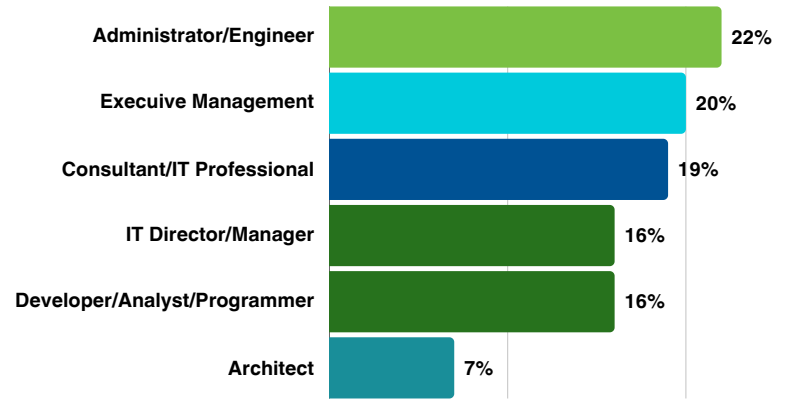

The Connection

A JOURNAL FOR THE HPE NONSTOP BUSINESS TECHNOLOGY COMMUNITY

2025 MEDIA KIT

THE CONNECTION PROFILE

For 30 years, The Connection, the bi-monthly magazine of the Hewlett Packard Enterprise Technology User Community, is one of the most powerful and strategic tools available to the HPE NonStop platform. Digitally delivered to a worldwide IT community, the audience of 48,800+ is a true consortium of HPE's NonStop Enterprise platform customers, partners, practitioners and HPE employees. The Connection is the definitive read for the latest HPE NonStop offerings.

MEMBERSHIP