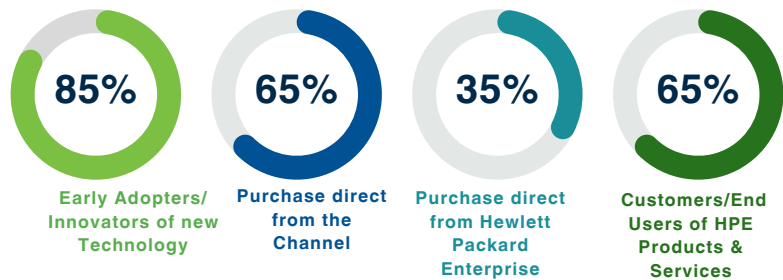

The Connection

A JOURNAL FOR THE HPE NONSTOP BUSINESS TECHNOLOGY COMMUNITY

2025 MEDIA KIT

THE CONNECTION PROFILE

For 30 years, The Connection, the bi-monthly magazine of the Hewlett Packard Enterprise Technology User Community, is one of the most powerful and strategic tools available to the HPE NonStop platform. Digitally delivered to a worldwide IT community, the audience of 48,800+ is a true consortium of HPE's NonStop Enterprise platform customers, partners, practitioners and HPE employees. The Connection is the definitive read for the latest HPE NonStop offerings.

MEMBERSHIP

DEMOGRAPHICS

READERSHIP

FOR INQUIRIES: info@connect-community.org | connect-converge.com

The Connection

A JOURNAL FOR THE HPE NONSTOP BUSINESS TECHNOLOGY COMMUNITY

2025 MEDIA KIT

<https://connect-converge.com>